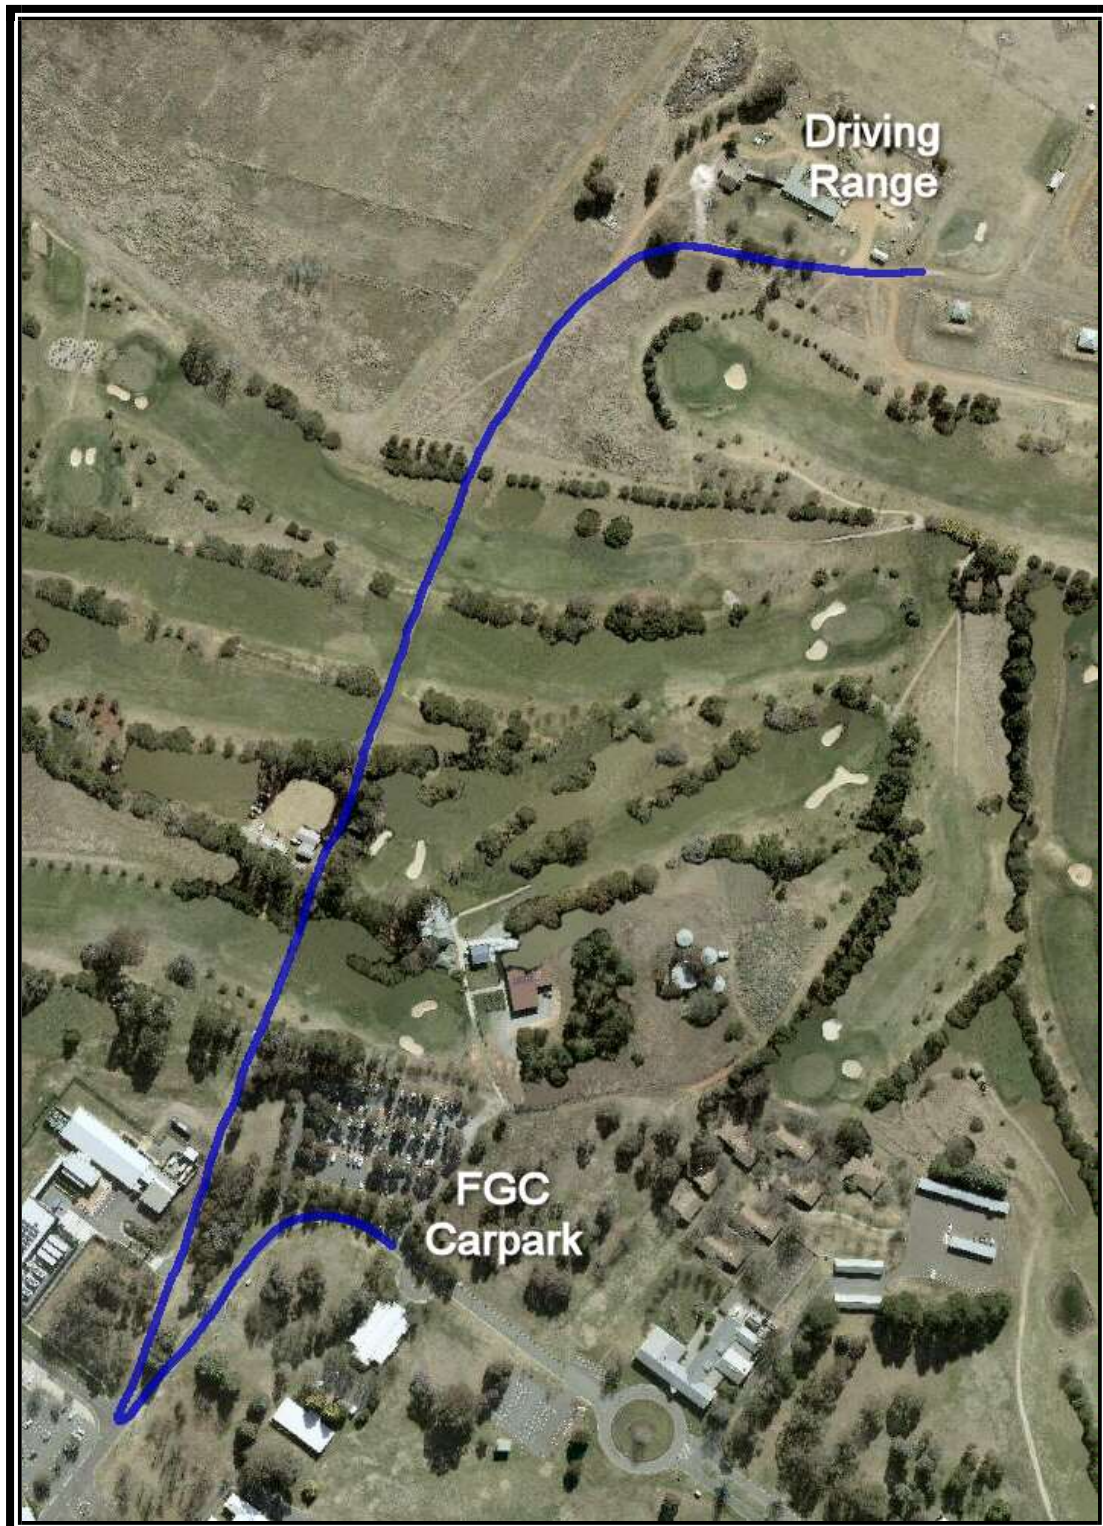

## Driving Range Directions

Access from the service road to the SW of the carpark entry and traverse the 18th fairway then the 14th, 12th and 10th fairways and follow the road around past the toilet block and green keepers' area to the range. Please take care when driving through the course - golfers have the right of way; however, if they wave you through, please proceed.